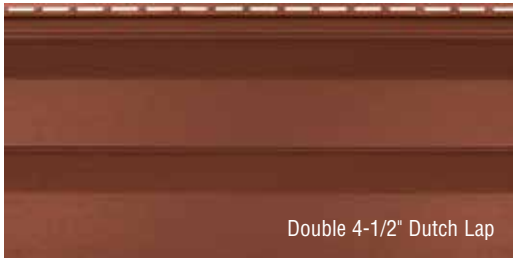

Double 4" Clapboard