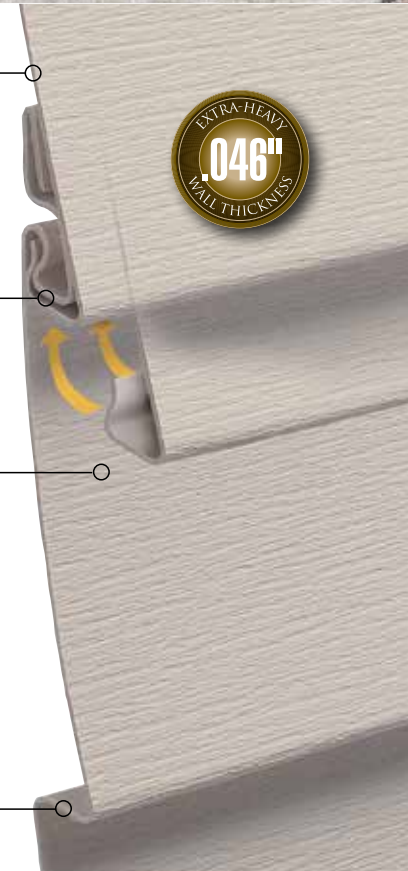

QUICK SPECS:

Nominal Thickness: .046"

Windload: Laboratory tested to withstand windloads up to 407 km/h (253 mph)*

Texture: Cedargrain

PREMIER DESIGN AND CONSTRUCTION

Extra-Heavy Wall Thickness Heavy-duty .046" thickness provides superior rigidity, ensuring straight, smooth walls.

Full-Roll Nailing Hem Delivers double-strength wall attachment.

Exclusive Advantage Lock System Securely connects panels, greatly enhancing rigidity and stability.

Hurricane-Velocity Wind Resistance Built hurricane-tough! In laboratory tests simulating hurricane-force wind conditions, Sequoia Select withstood windloads up to 407 km/h (253 mph).*

Rich Cedargrain Emboss Beautiful low-gloss finish achieves natural appeal and excellent durability; requires minimal upkeep.

Superior Lap Height Full 3/4" lap height creates a deeper dimension and enhanced shadow lines for a true wood look.