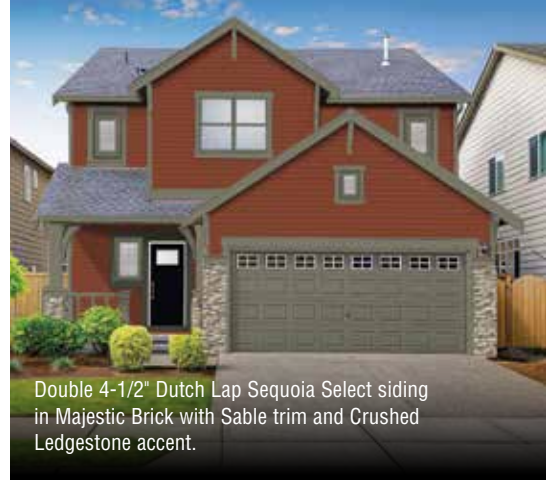

Double 5" Clapboard Sequoia Select siding in Iron Ore with Monterey Sand trim and Crushed LedgeStone accent.

Double 4-1/2" Dutch Lap Sequoia Select siding in Majestic Brick with Sable trim and Crushed LedgeStone accent.