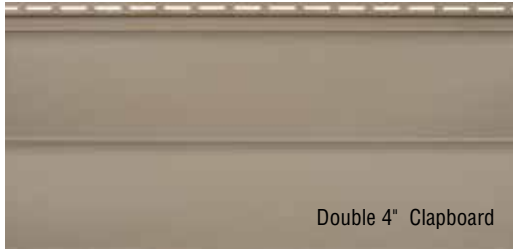

Featuring richer, darker colours fortified with ChromaTrue® fade-defying technology, Sequoia Select vinyl siding carries a lifetime limited warranty against fading. See printed warranty for complete details.

DESIGN AND DECIDE

Whether you want to just refresh or press the reset button – one of the most difficult aspects of home remodeling is choosing colours. How will the new products and colours look on your home?

The Gentek Visualizer takes the guesswork out of the design process. This easy web-based design tool lets you instantly create a variety of exterior designs with options for siding, trim, roofing, front door paint, exterior window colours and more.

- Design-ready with a gallery of house images; access it from any device and start designing.
- Custom “photo-realistic” option – upload a photo of your home or simply enter the address and Google Street View will upload the photo for you. Use the design tools to apply products to your photo (our design team also can professionally prep the photo for you).
- Pre-selected Gentek product and colour combinations for easy design selection.
- Save your preferred products, colours and designs – everything is listed and ready to go.

FREE DESIGN ADVICE – JUST FOLLOW THE BLOG

Tap into this valuable remodeling and design resource. Just follow our MyDesign Home Studio blog at mydesignhomestudio.com to enjoy a wide range of design tips and renovation ideas, as well as a question and answer portal offering professional design advice for any project.

Visit gentekcanada.renoworks.com to get started today!