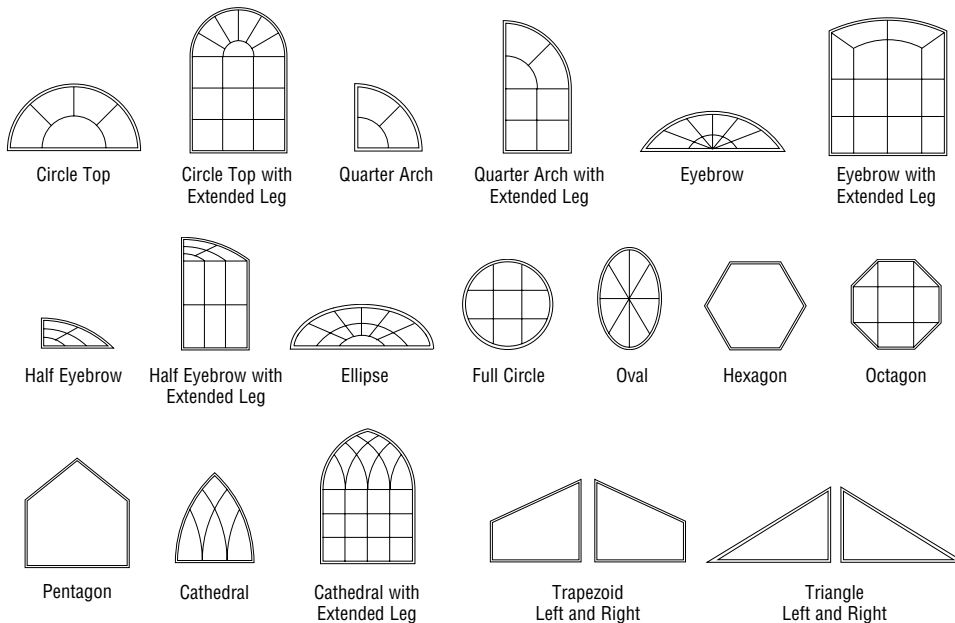

ARCHITECTURAL SHAPES

There's nothing quite like Special Shape windows to add a dramatic touch of style to your home. Beautifully crafted with attention to architectural detail, Special Shapes can be used alone or combined with other windows to transform the appearance of your home – inside and out.

Choose from a wide array of shapes including round tops, cathedrals, octagons, trapezoids, triangles, pentagons and more. See your Gentek Sales Representative for the complete Special Shapes offering.