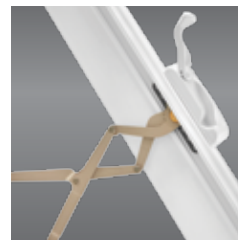

AWNING WINDOWS

The versatile awning window can transform any room with timeless style and refreshing ventilation. Opening up and out with a convenient crank handle, awning windows pair beautifully with picture windows or architectural shapes to make a larger window design.

Awning windows can be combined with fixed lites to create a larger window group that offers ventilation.

Dual jamb locks seal the window tight.

Heavy-duty operating hardware.

Attractive fold-down handle with nesting cover.

Structural T-Mull Awning Windows

Awning windows also are available in 2-lite T-mull vertical configurations. The structural mullion attaches directly to the rough opening, delivering increased strength and stability to the finished installation, even for larger window sizes. Expansive window walls can be created by combining awnings, casements and fixed casement windows.

2-Lite T-Mull Awning

PRECISION-ENGINEERED FOR SUPERIOR QUALITY AND ENERGY SAVINGS

- 1 IntegraWeld four-point fusion-welded corners add structural strength and increase precision in the frame and sash.
- 2 Hidden exterior accessory groove on the frame and an integrated 1/2" or 3/4" J-channel for installation clip.
- 3 Heavy-duty operating hardware crank ensures a tight fit for easy operation.
- 4 Multiple lock points on awnings over 21" in height.
- 5 Double-glazed 7/8" thick (nominal) insulated glass units featuring advanced Super Spacer warm-edge design create an effective thermal barrier to restrict the transfer of heat and cold; EnergyPlus glass (soft-coat Low-E and argon gas) offers enhanced energy-efficient technology.