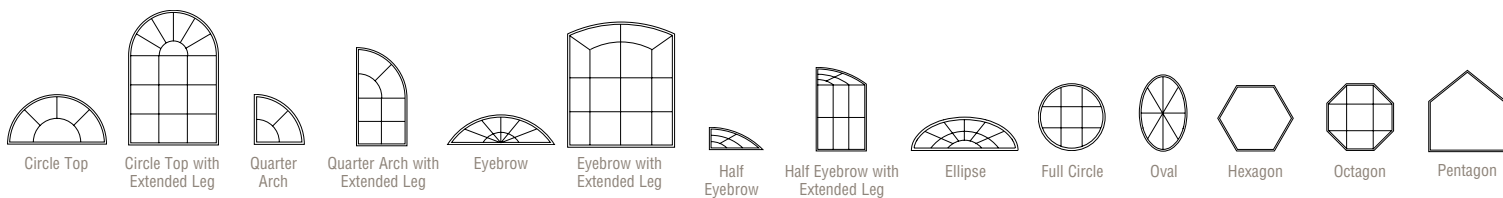

ADDITIONAL FEATURES

- Premium vinyl frame never needs painting and will not rust, peel or corrode.
- Combine with awning windows to add ventilation to a larger window group.
- A variety of vinyl and wood jamb extensions are available.