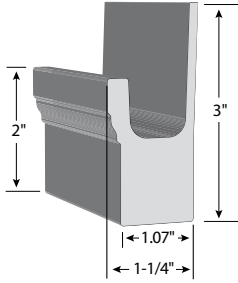

PRODUCT	CODE	DESCRIPTION	COLORS	PACKAGING

2" Brickmould with J-Channel and Nailing Flange

Check with local Gentek branch for product availability.

2" face
1-1/4" projection
17' length
3/4" receiving channel
Smooth finish

White

Solid Trim Board

Check with local Gentek branch for product availability.

20' length
Smooth finish
Nominal size: 5/4

White