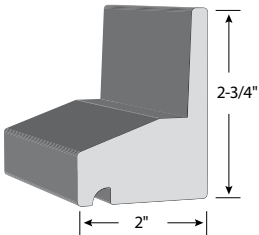

Note: Field removal of flange required.