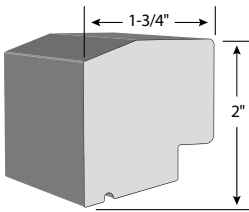

2" face  
1-1/4" projection  
17' length  
3/4" receiving channel  
Smooth finish

White

**Solid Trim Board**

Check with local Gentek branch for product availability.

20' length  
Smooth finish  
Nominal size: 5/4

White

Sizes:  
2-1/2"  
3-1/2"  
4-1/2"  
5-1/2"  
7-1/4"  
9-1/4"  
11-1/4"  
15-1/4"

Note: Use for skirt board, band board and other trim applications. Field routing a receiving channel may be required.

**Historic Sill Moulding**

Check with local Gentek branch for product availability.

2" height  
1-3/4" projection  
16' length  
Smooth finish

White

**Water Table Moulding**

Check with local Gentek branch for product availability.