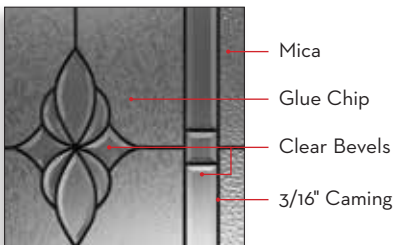

Glass size: O848/2248/O848 Zinc
 Door: Fiberglass DRG29
 Sidelite: SLG3E

O718 Zinc

O764 / *1842OV / O764 w/Transom Zinc

221OSB Patina

O836 / 2236 Brass

*Shown in Plastpro DRS20 fiberglass door.
 Only available in 3/0 x 6/8.