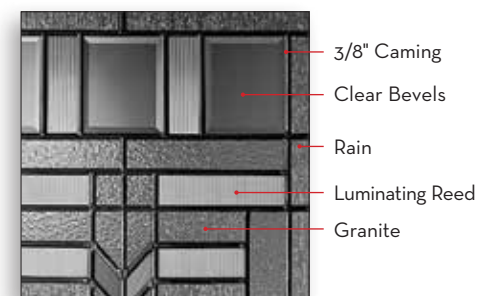

Glass size: 0764 / 2264 / 0764 with Transom
Door: Fiberglass DRG40
Sidelite: Fiberglass SLG60

PRIVACY 8

● Privacy Guide. See pages 4 and 5.

Royston	0836*	2236*	0848	2248	0764*	2264	2208*	2215*	2515
Patina	■	■	■	■	■	■	■	■	■

NOTE: Transom and custom sidelites are available. Contact your local dealer for more information.
*Available with Solution Series frame.

* Shown in the Plastpro Craftsman 6 panel fiberglass door. Only available in 2/10 & 3/0 x 6/8. Not available in steel. Optional matching Dentil Shelf available.

** Shown in the Plastpro Shaker 3 panel fiberglass door. Available in 2/8, 2/10 & 3/0 x 6/8.

Patina