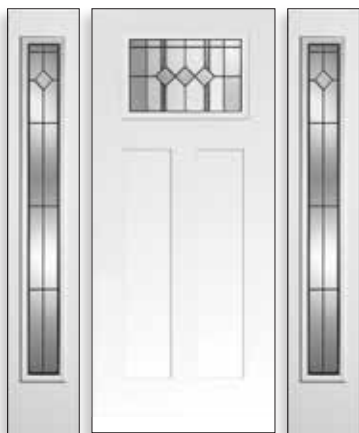

O764 / 2215** / O764