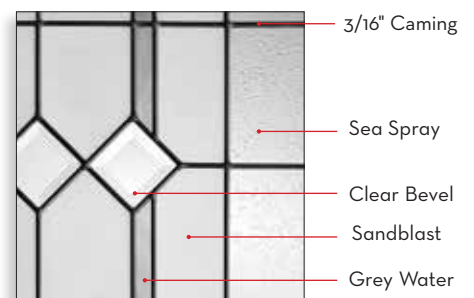

* Shown in the Plastpro Craftsman 6 panel fiberglass door. Only available in 2/10 & 3/0 x 6/8. Not available in steel. Optional matching Dentil Shelf available.

** Shown in the Plastpro Shaker 3 panel fiberglass door. Available in 2/8, 2/10 & 3/0 x 6/8.