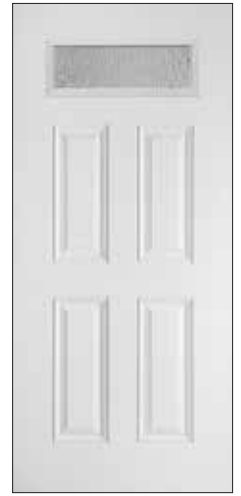

Glass: 2264 Chords
Door: Fiberglass DR500

GLASS SIZES

O836

2236

O848

2248

2208

O764