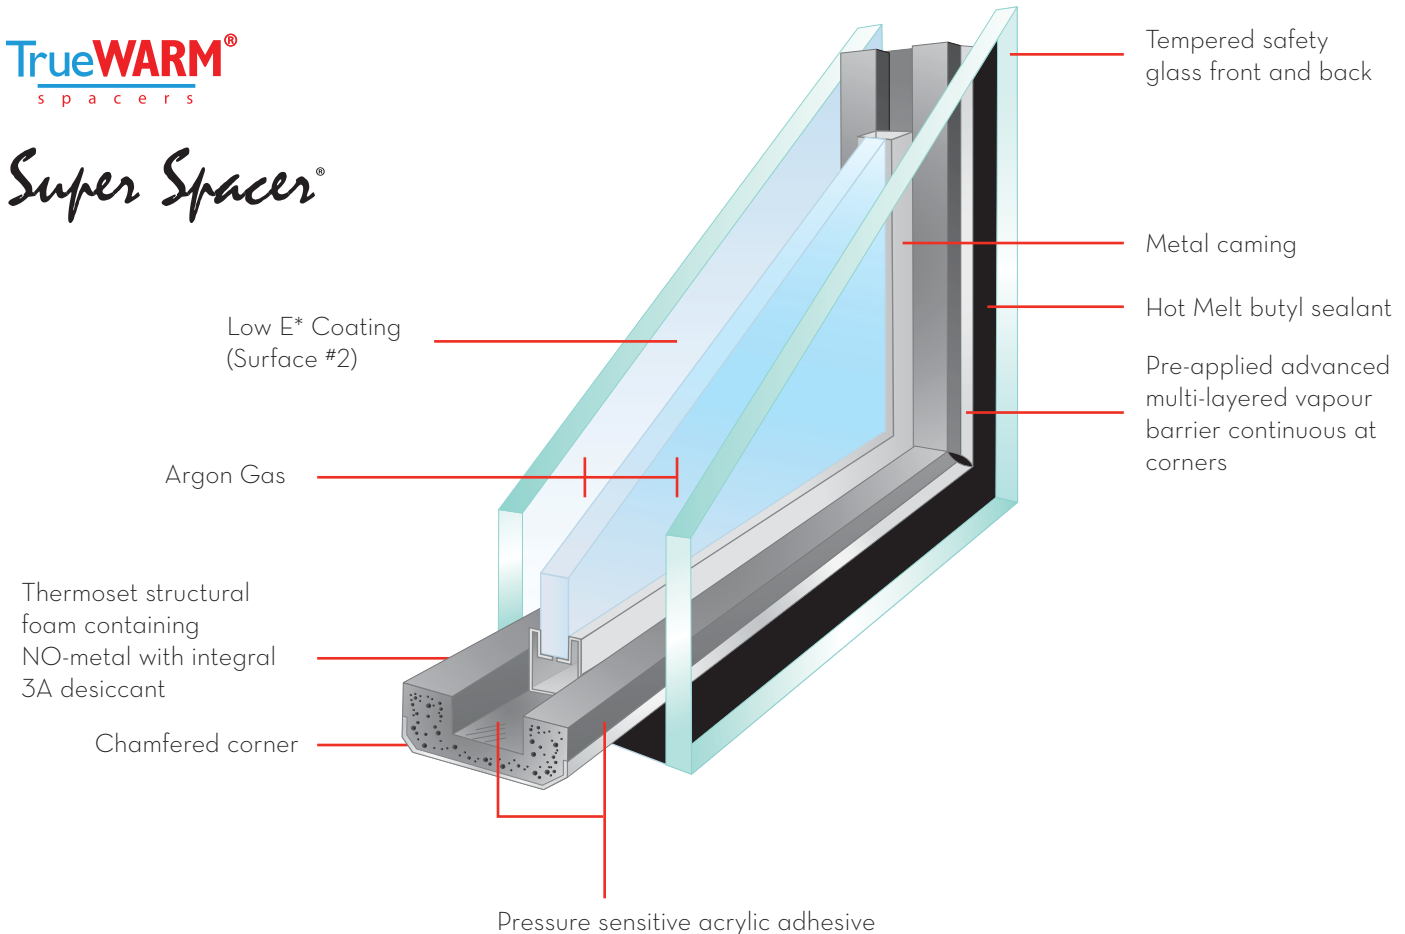

INSULATING SYSTEM

All Trimlite Decorative Doorlites are made with Super Spacer® Cushion Edge™, a flexible, U-shaped, silicone foam tape product used to wrap around and cushion our center decorative panel. Featuring a vapor barrier backing, the product used in combination with Hot Melt butyl, provides a superior Warm-Edge seal.

PERFORMANCE FEATURES

- Warm-Edge Benefits: Superior silicone foam insulation, low thermal conductivity
- Silicone Foam Features: Excellent UV resistance and extreme temperature performance
- Dual-Seal Performance: Chamfered corners for increased sealant depth
- Tempered Safety Glass for your peace of mind
- Low E* with Argon Gas for your comfort

All Trimlite Doorlites are certified by the National Accreditation and Management Institute, Inc. (NAMI).

All Trimlite products are energy tested. Consult your dealer for specific energy ratings.

Warranties: Our products are covered by separate limited warranties. Please contact your dealer for more information.

SuperSpacer®, TrueWarm® and Cushion Edge™ are all registered trademarks of QUANNEX BUILDING PRODUCTS.

*Our doorlites are available with Low E and Argon. However, some exceptions may apply. Contact your dealer for more details.