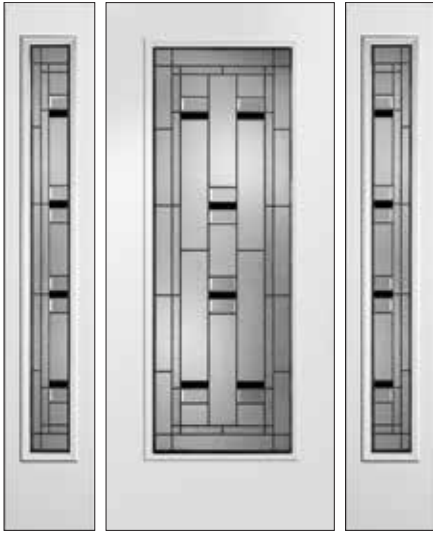

O764 / 2264 / O764