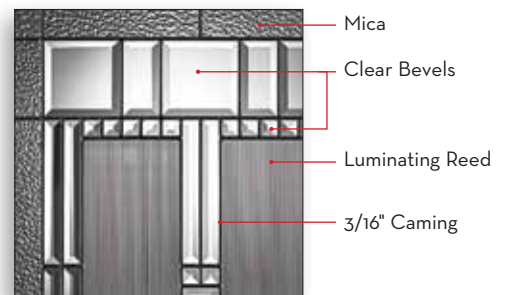

O880 / 2280 / O880 (8ft entry)

Patina

* Shown in the Plastpro Craftsman 6 panel fiberglass door. Only available in 2/10 & 3/0 x 6/8. Not available in steel. Optional matching Dentil Shelf available.

** Shown in the Plastpro Shaker 3 panel fiberglass door. Available in 2/8, 2/10 & 3/0 x 6/8.