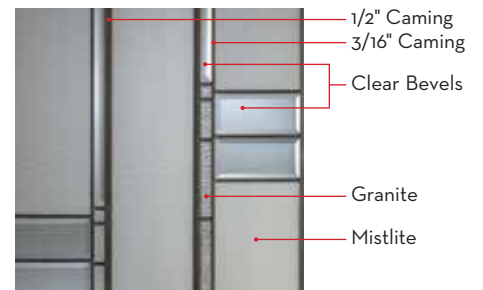

Patina

PRIVACY 7

● Privacy Guide. See pages 4 and 5.

* Shown in the Plastpro Shaker 3 panel fiberglass door. Available in 2/8, 2/10 & 3/0 x 6/8.