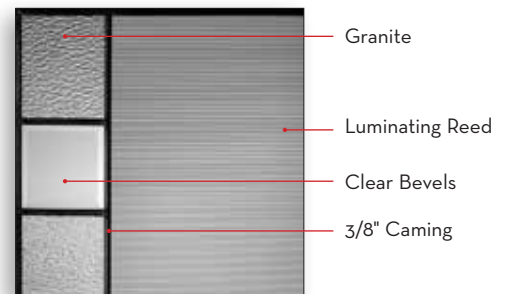

Shown in Patina

** Shown in the Plastro Shaker 3 panel fiberglass door.
Available in 2/8, 2/10 & 3/0 x 6/8.

Mainlites and Sidelites are reversible.
Simply rotate the insert to create the
look that works for you.

PRIVACY 7

● Privacy Guide. See pages 4 and 5.