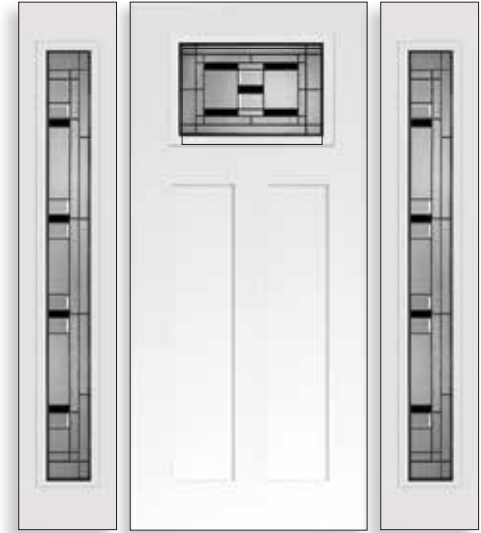

O764 / 2215* / O764