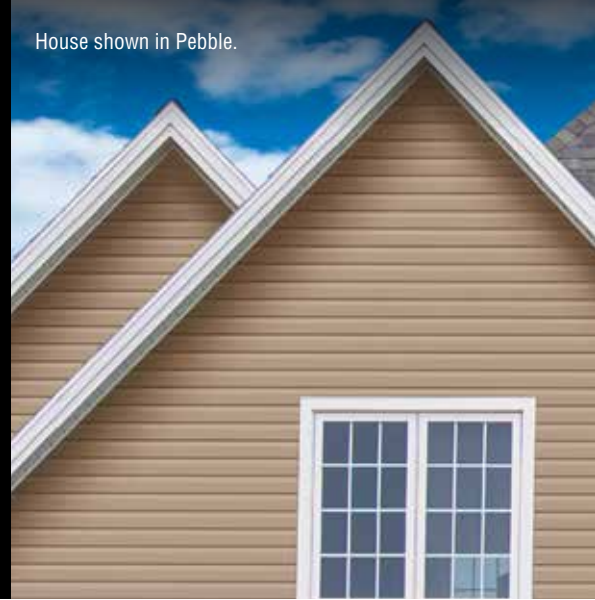

Concord
CONCORD[®]
Quality Vinyl Siding

THERE'S ONLY ONE PLACE THAT'S HOME

Make it beautiful

GENTEK[®]

The ideal mix of modern-classic elegance, Concord siding recreates the beauty of a freshly painted wood finish in a durable vinyl panel that's virtually maintenance-free.

ChromaTrue[®]

WHAT'S IN A COLOUR? EVERYTHING.

From cool neutral palettes to bold contrasting hues, colour defines the design. Gentek siding is available in a grand scale of colours that lets you tailor the look of your home with signature style.

Texture: Light Roughsawn

Rolled nail hem for extra-strong wall attachment.

House shown in Pebble.

Double 4" Clapboard

Double 4" Dutch Lap

Double 5" Clapboard

Double 5" Dutch Lap

Siding in Pearl with Snow White trim and no accent.

Siding in Chesapeake Gray with Linen trim and Crushed Ledge stone accent.

DESIGN AND DECIDE

Whether you want to just refresh or press the reset button – one of the most difficult aspects of home remodeling is choosing colours. How will the new products and colours look on your home?