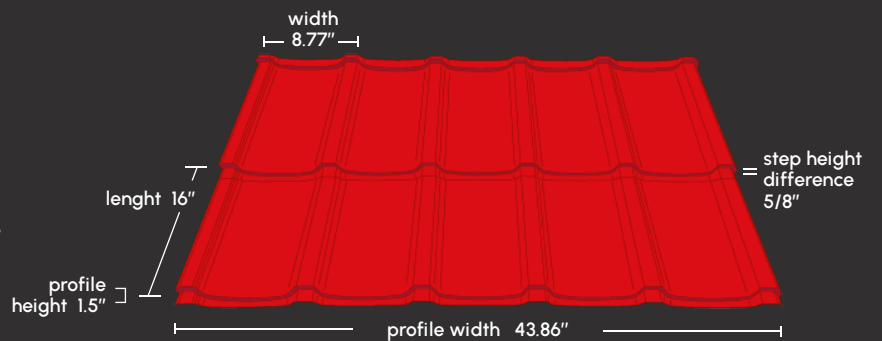

METALUNIC

The Roofing Panels

TOSCANE

The appearance of Spanish Tiles

TOSCANE

Maximize curb appeal with Toscane. The Toscane roofing profile takes on the design and appearance of traditional Spanish tiles while offering an exceptional lifespan.

40 year limited Warranty

Authentic Look

Low maintenance

Built to last

Fire resistant

High-performance painting process

← 43.86" →

↑ UP TO
320" (8.128 m)
Custom length