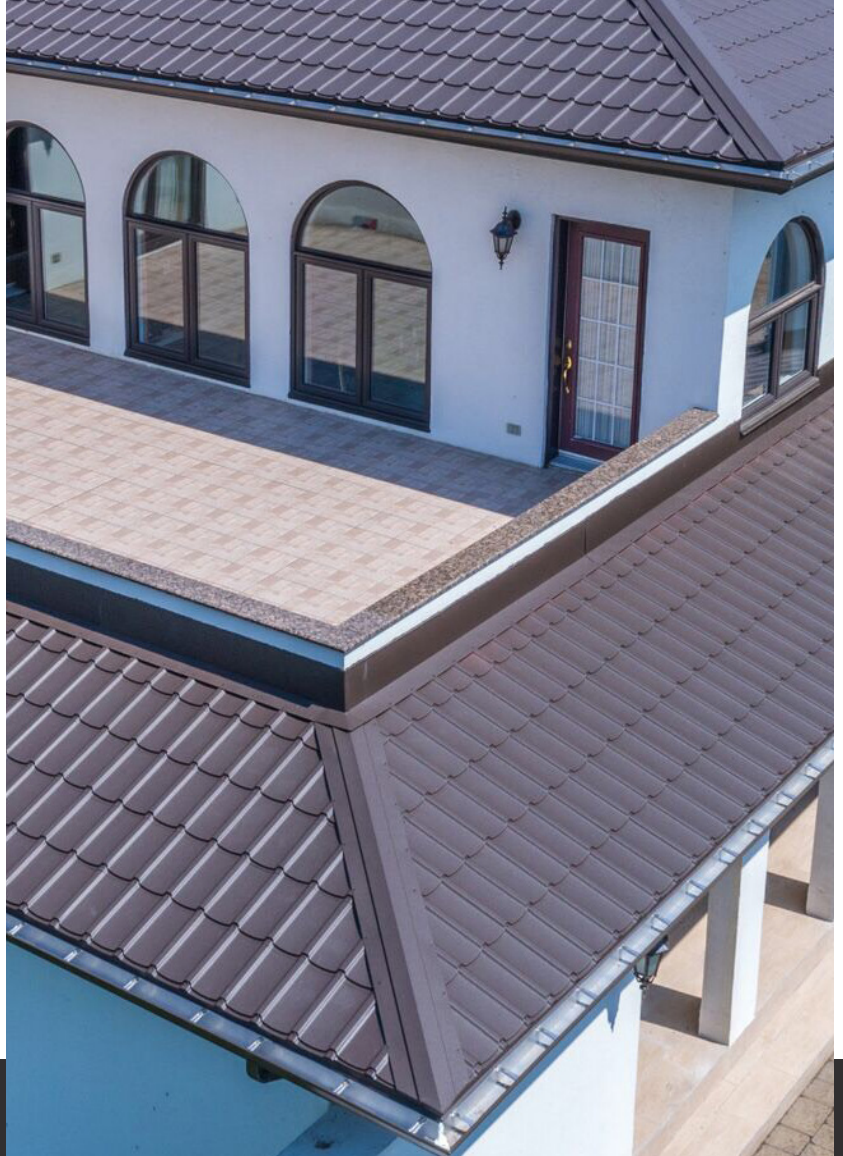

METALUNIC

The Roofing Panels

TOSCANE

The appearance of Spanish Tiles

TOSCANE

Maximize curb appeal with Toscane. The Toscane roofing profile takes on the design and appearance of traditional Spanish tiles while offering an exceptional lifespan.

- > Full line of matching accessories for an authentic look
- > Durable and Resistant to weather elements such as rain, wind, and sunlight
- > 26-gauge G90 galvanized steel
- > Resistant to cracking or breaking compared to traditional clay tiles or asphalt shingles
- > Resistant to mold, mildew, and pests
- > Energy efficient and the raised profile helps airflow
- > Lightweight, easy installation with low maintenance
- > Interlocking bolted system creating a monolithic cover on top of the roof
- > Available in a multitude of colors

40 year limited Warranty

Authentic Look

Low maintenance

Built to last

Fire resistant

High-performance painting process

← 43.86" →

↑ UP TO
320" (8.128 m)
Custom length