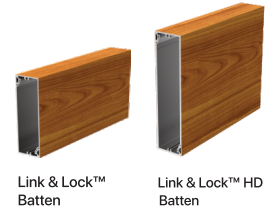

Mounting Accessories	Qty	SKU
Link & Lock Mounting Clip	48, bag	LLMC.N48
Dewalt® 1/2" Pilot Point Drill Bit	1	DRILLBT.05
24' Link & Lock Internal Stiffener	1	LLSTIFF.289
3M® Double Sided Adhesive Tape - 108'	1, roll	LLTAPE.1296