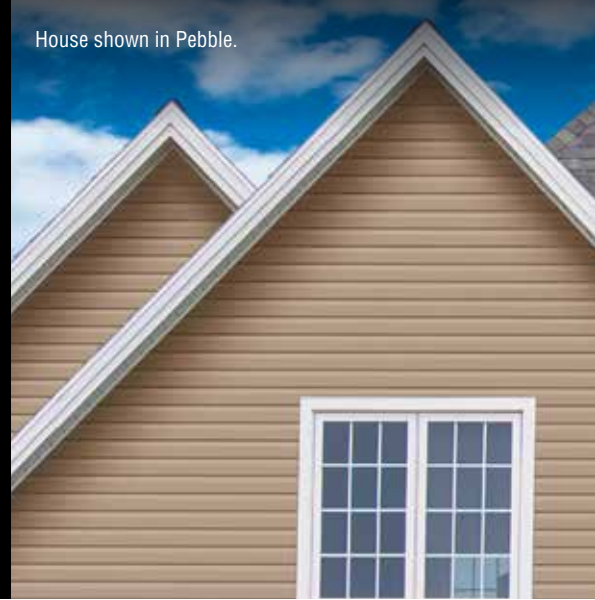

ChromaTrue[®]

WHAT'S IN A COLOUR? EVERYTHING.

From cool neutral palettes to bold contrasting hues, colour defines the design. Gentek siding is available in a grand scale of colours that lets you tailor the look of your home with signature style.

Texture: Light Roughsawn

Rolled nail hem for extra-strong wall attachment.

House shown in Pebble.

Double 4" Clapboard

Double 4" Dutch Lap

Double 5" Clapboard

Double 5" Dutch Lap

10" Vertical